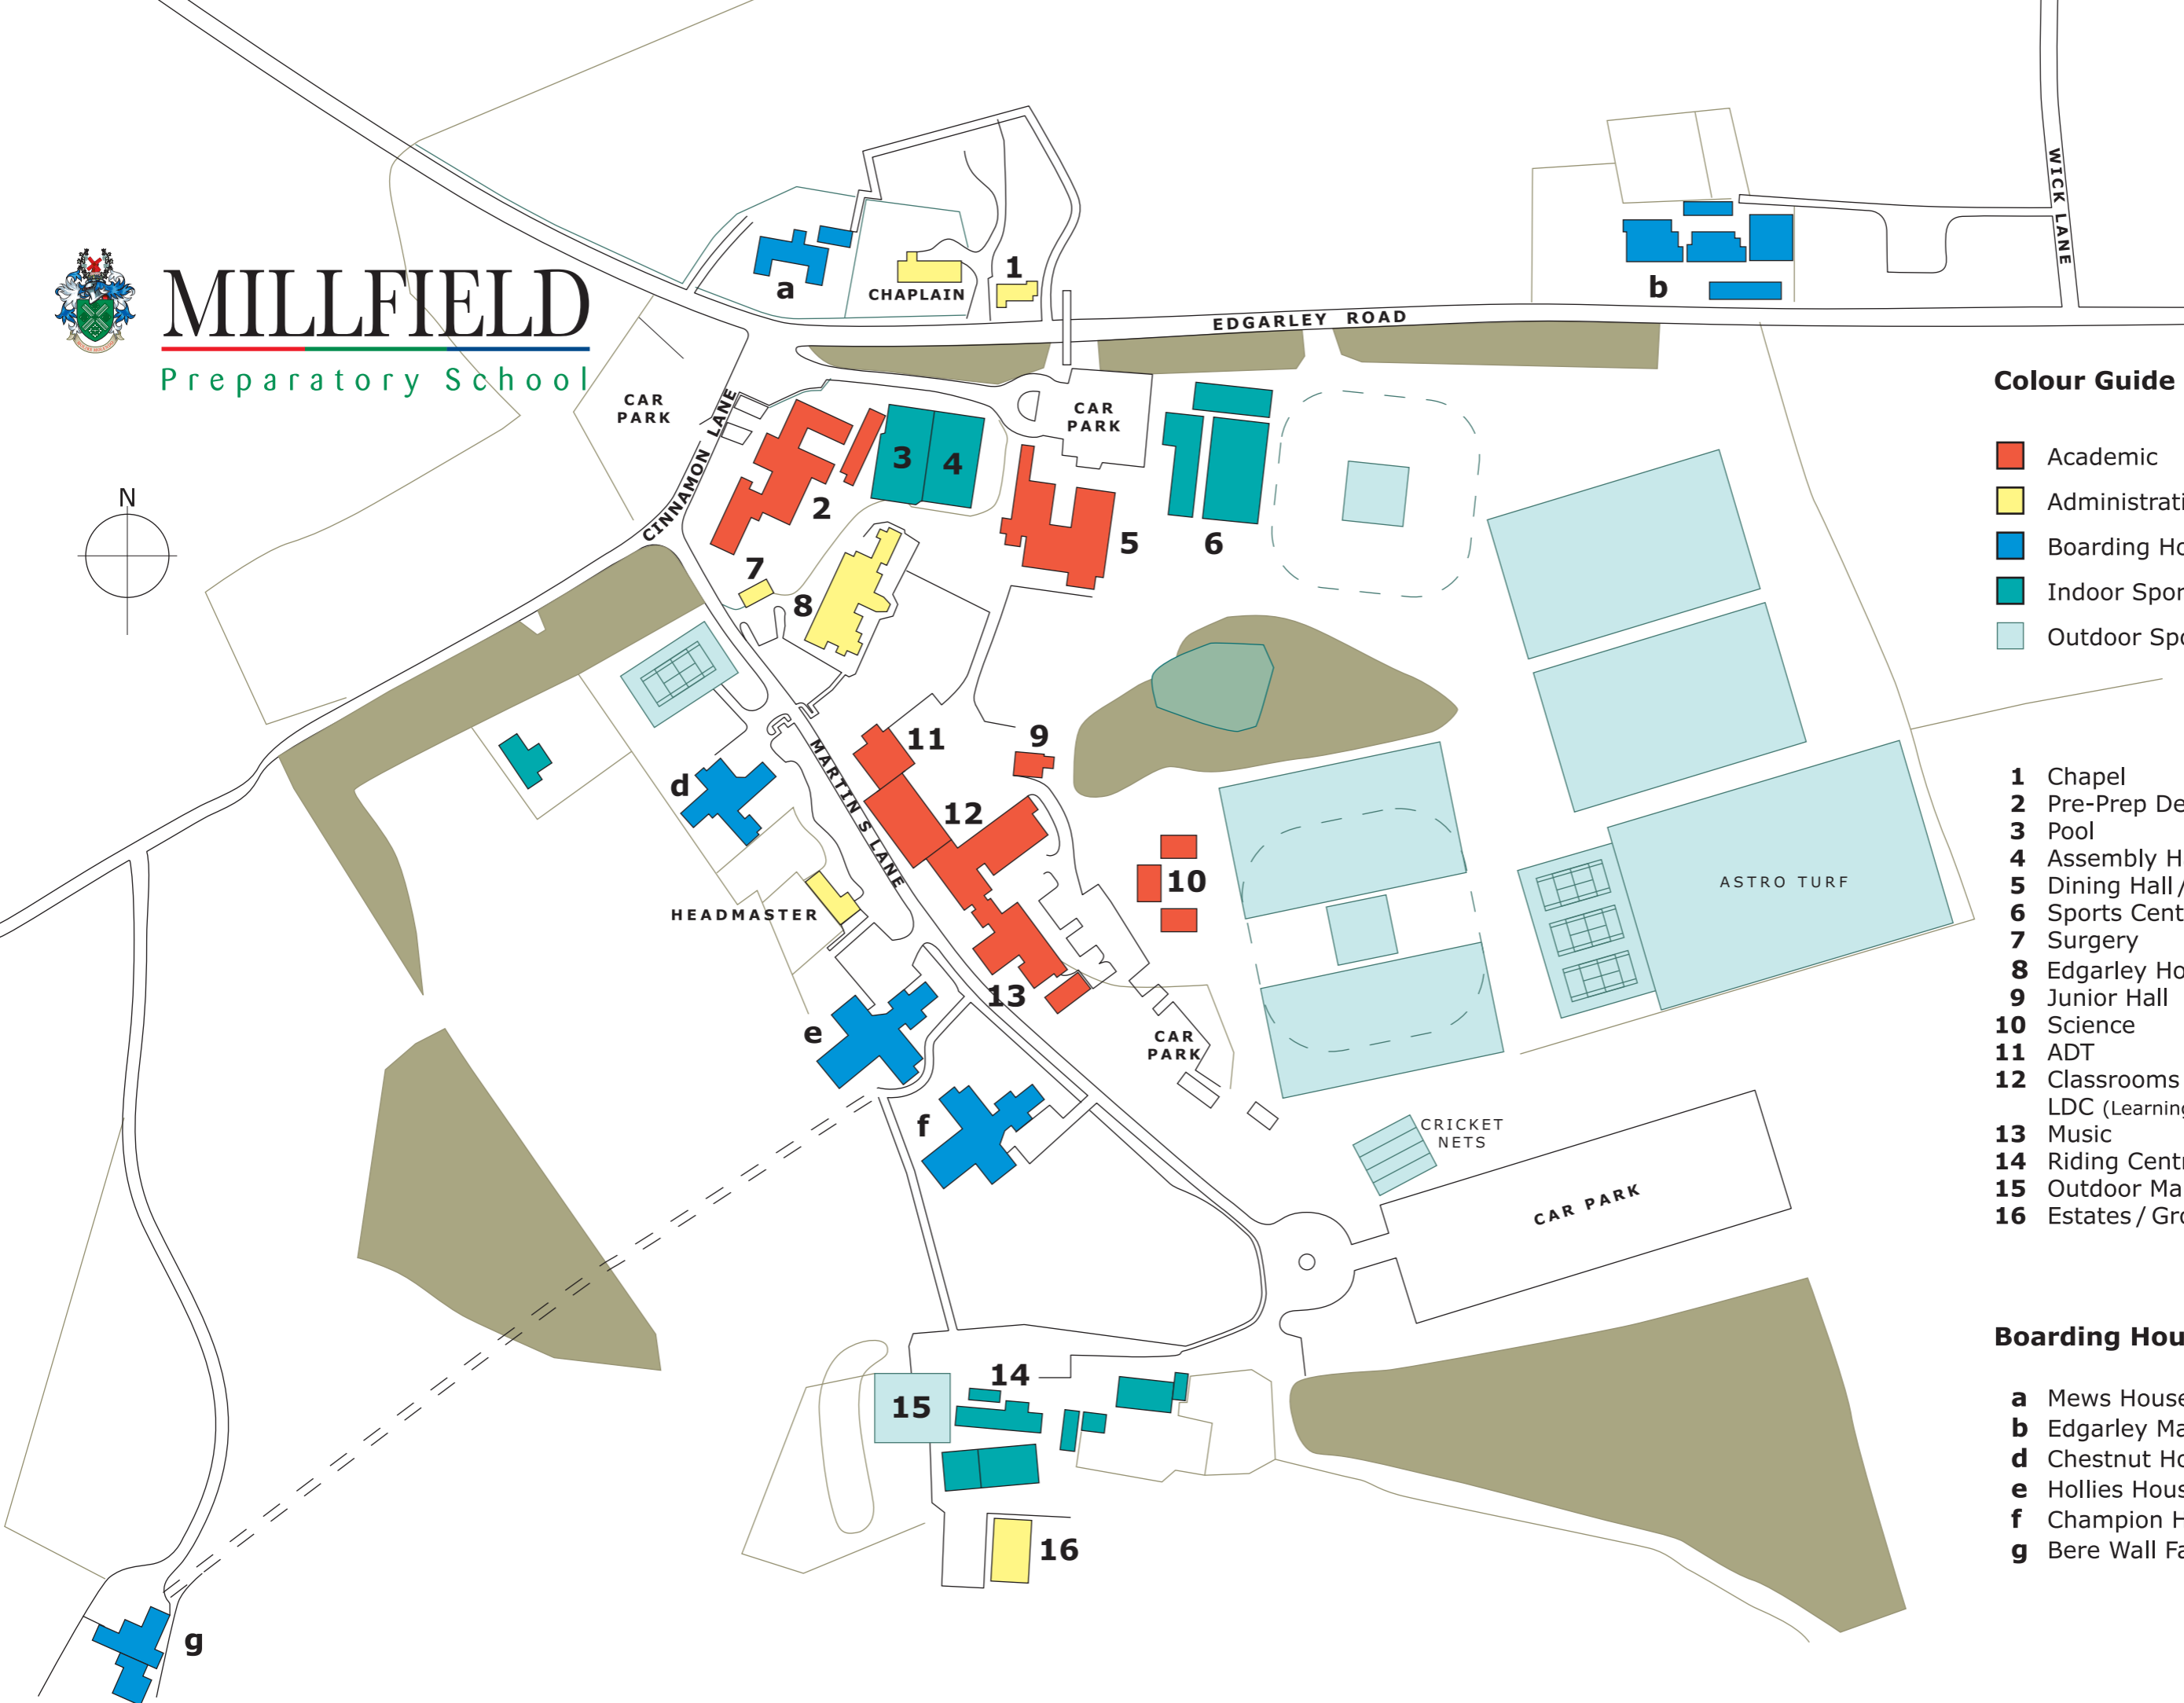

MILLFIELD

Preparatory School

Colour Guide

- Academic
- Administration
- Boarding Houses
- Indoor Sports
- Outdoor Sports

- 1** Chapel
- 2** Pre-Prep Department
- 3** Pool
- 4** Assembly Hall
- 5** Dining Hall / Library
- 6** Sports Centre / Shop
- 7** Surgery
- 8** Edgarley House / Reception / Office
- 9** Junior Hall
- 10** Science
- 11** ADT
- 12** Classrooms
LDC (Learning Development Centre)
- 13** Music
- 14** Riding Centre
- 15** Outdoor Manège
- 16** Estates / Grounds

Boarding Houses

- a** Mews House
- b** Edgarley Manor
- d** Chestnut House
- e** Hollies House
- f** Champion House
- g** Bere Wall Farm