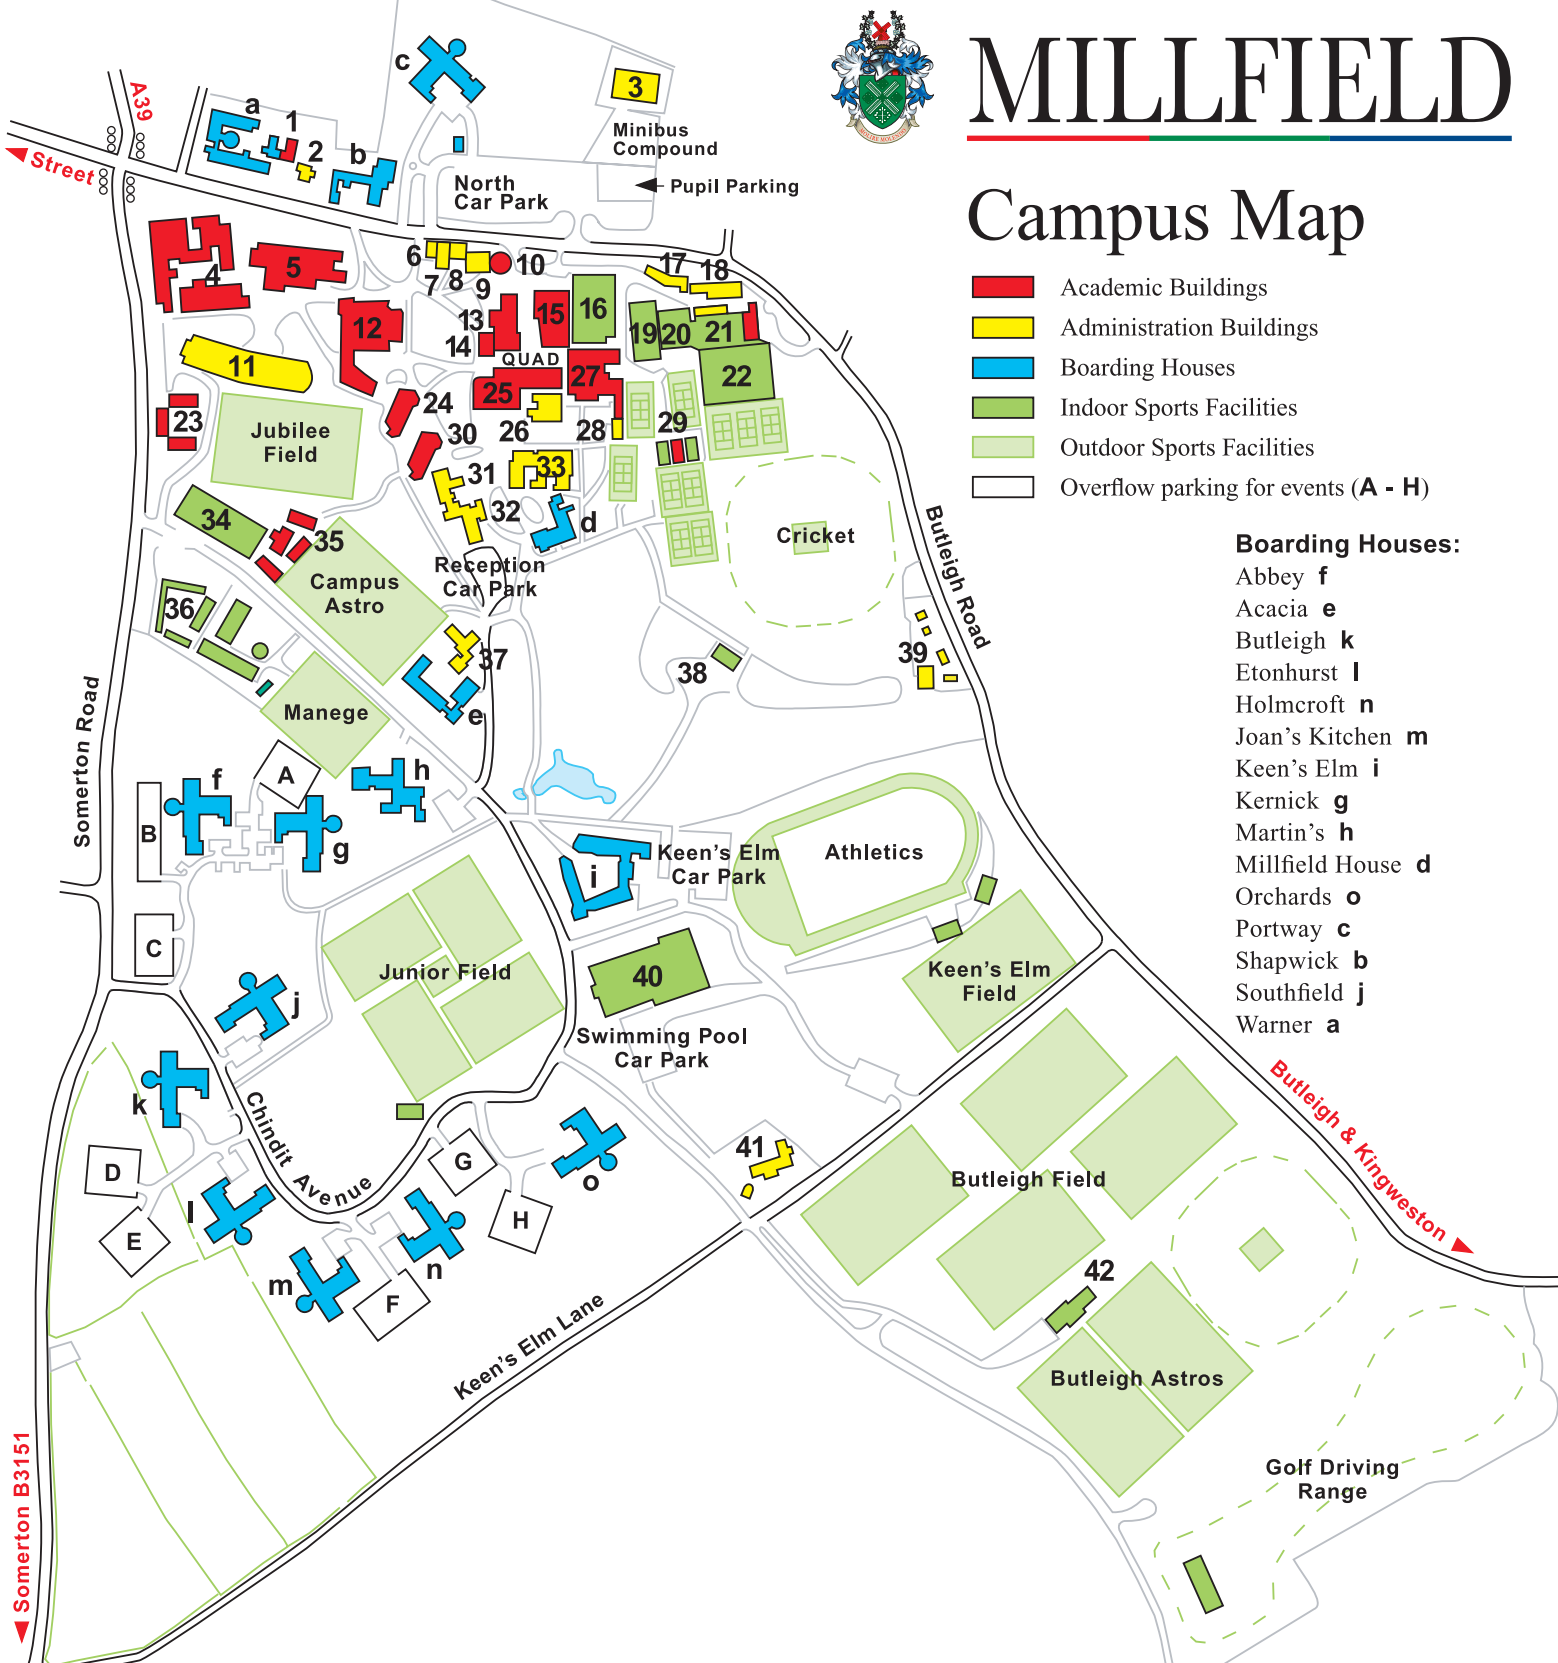

# MILLFIELD

## Campus Map

- Academic Buildings
- Administration Buildings
- Boarding Houses
- Indoor Sports Facilities
- Outdoor Sports Facilities
- Overflow parking for events (A - H)

### Boarding Houses:

- Abbey **f**
- Acacia **e**
- Butleigh **k**
- Etonhurst **l**
- Holmcroft **n**
- Joan's Kitchen **m**
- Keen's Elm **i**
- Kernick **g**
- Martin's **h**
- Millfield House **d**
- Orchards **o**
- Portway **c**
- Shapwick **b**
- Southfield **j**
- Warner **a**

### Alphabetical listing

- A Block 24
- B Block 30
- Barracuda Sports Hall 19
- Boys' Day Centre 7
- Bursary 33
- Business and IT Centre 13
- Butleigh Pavilion 42
- Careers & Higher Education 12
- Cedarwood Exam Centre 1
- Central Stores 3